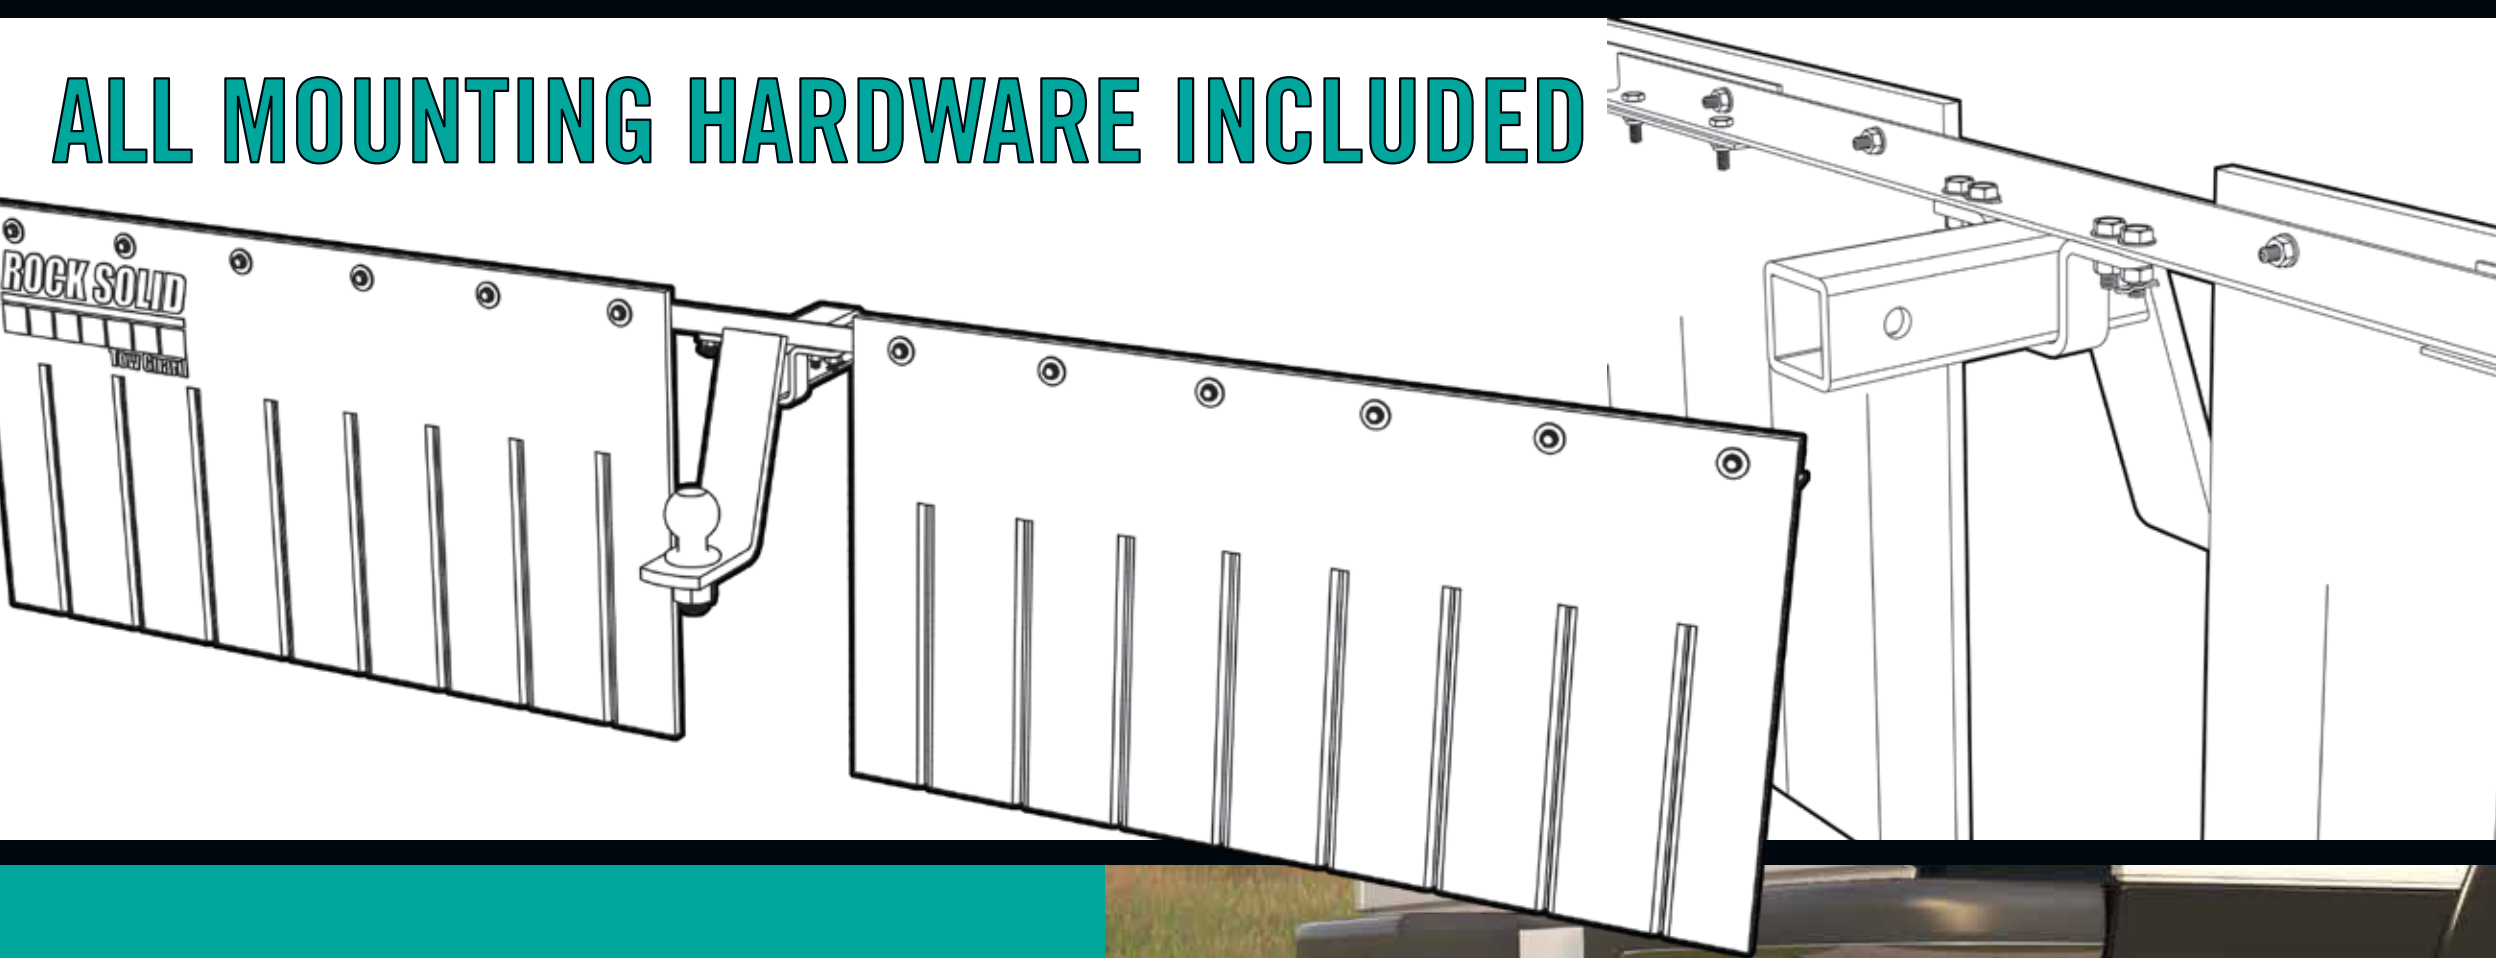

GIVE YOUR TOWED VEHICLE
**MAXIMUM
PROTECTION**
FROM ROAD GRIME